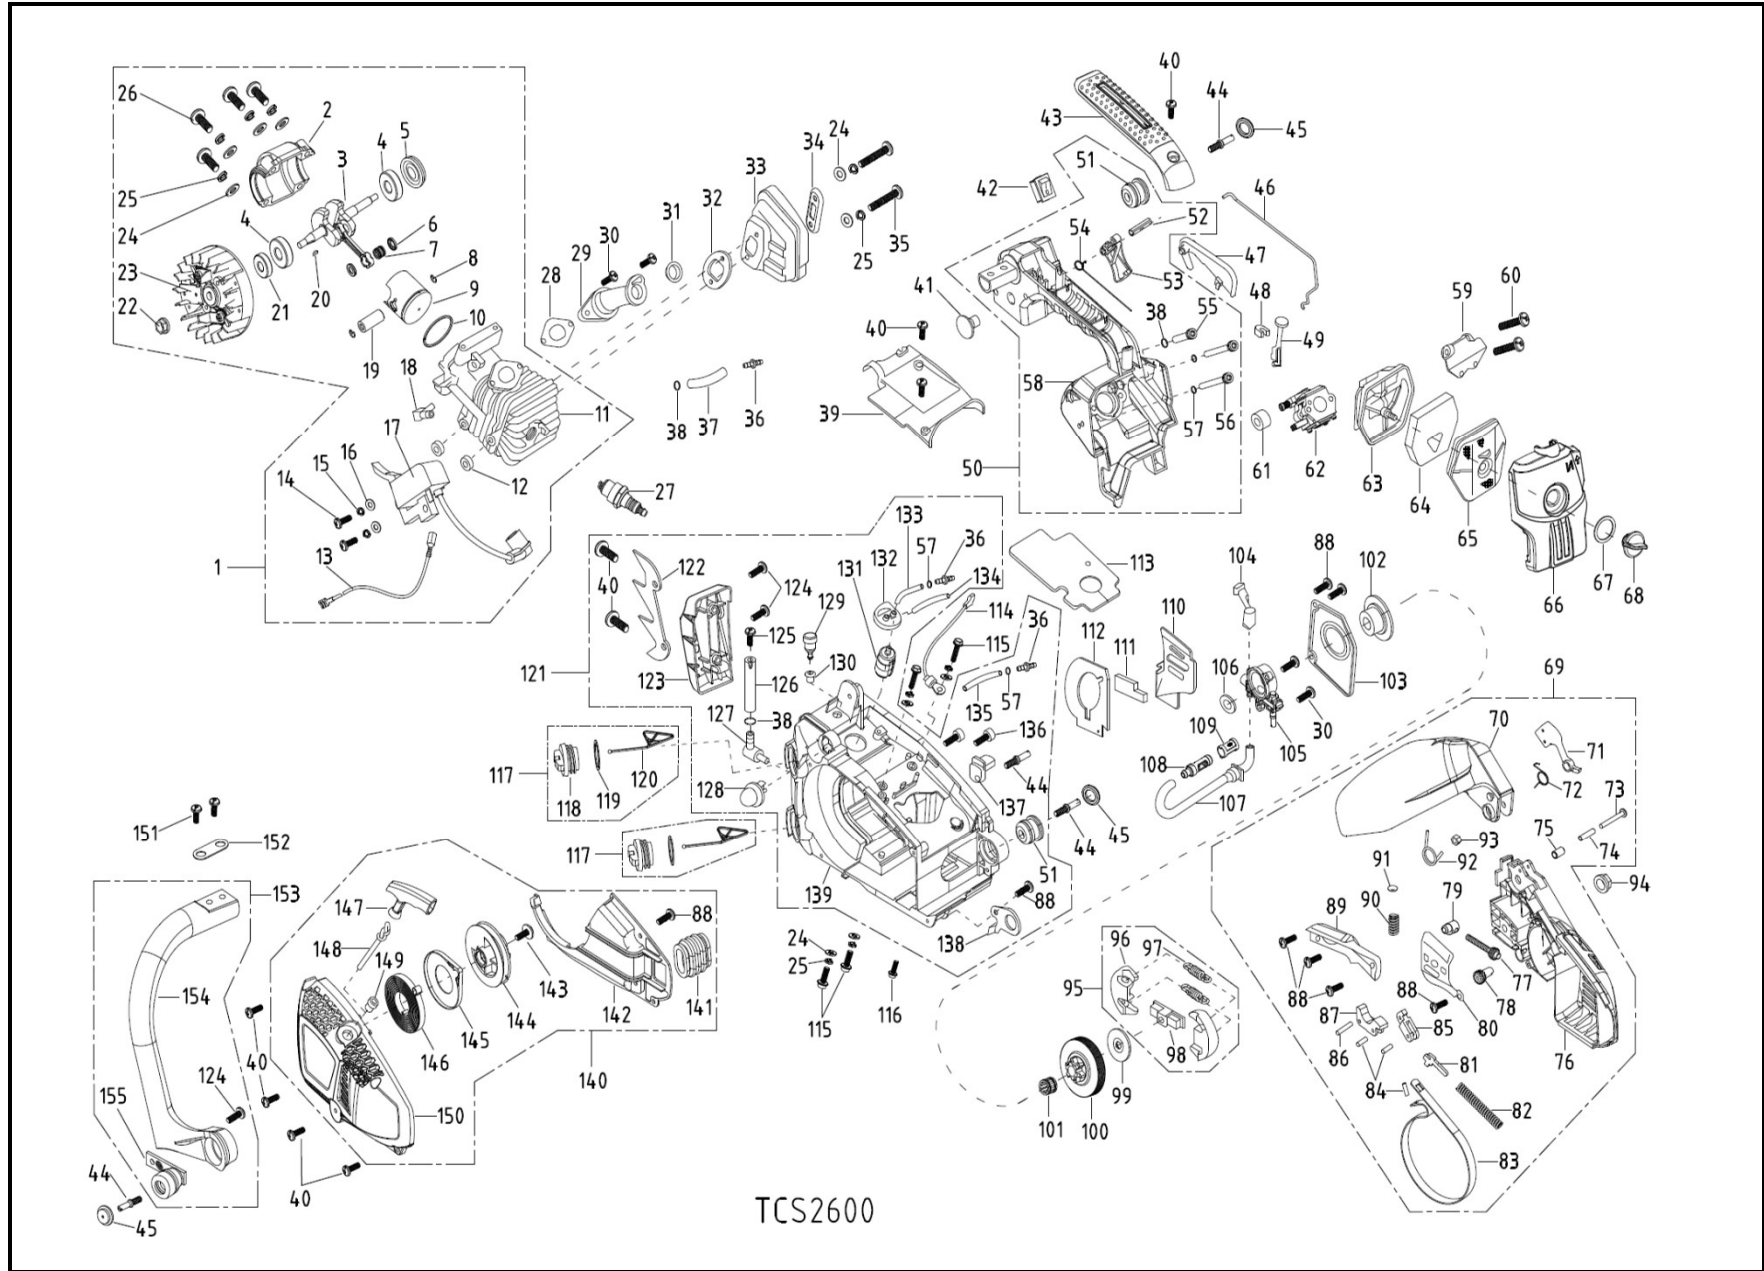

CAMON
OUTDOOR POWER EQUIPMENT

MOTOSIERRA CAMON TCS 2600-TCS2600 PRO

TCS2600